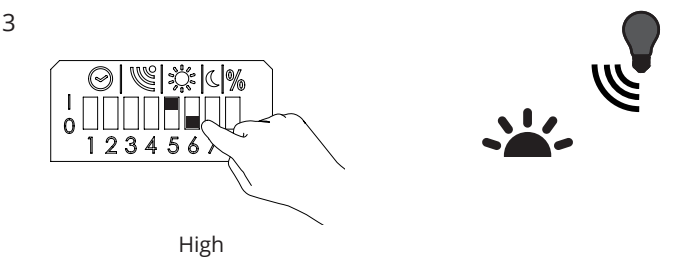

Daylight sensitivity

Sensitivity	5	6
Low	1	1
Medium	0	1
High	1	0
Off	0	0