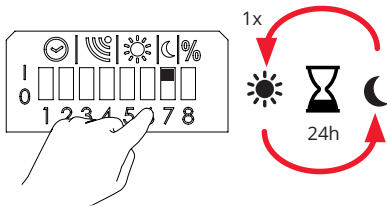

Daylight sensitivity

Sensitivity	5	6
Low	1	1
Medium	0	1
High	1	0
Off	0	0

Midnight cut

~00:00 - 05:00 AM

~00:00 - 05:00 AM

Light levels - Basic light and max light

1

2

Basic light

3

4

5

Light levels - Midnight cut

1

2

Minimum midnight cut