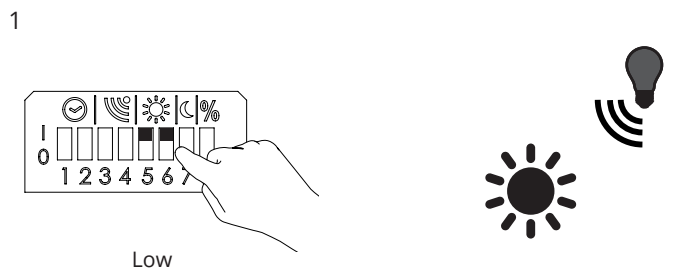

Daylight sensitivity

Sensitivity	5	6
Low	1	1
Medium	0	1
High	1	0
Off	0	0