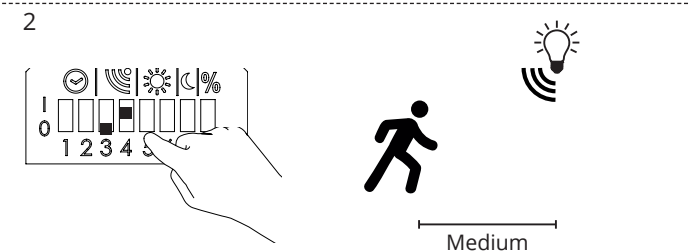

INTERNATIONAL
SG Lighting Co Ltd.
Tel: +86 769 88 49 20 88
cindy@sgdgc.com
www.sg-as.com

Hold time

	1	2
10 min	1	1
5 min	0	1
1 min	1	0
5 sec	0	0

Motion sensitivity

Sensitivity	3	4
High	1	1
Medium	0	1
Low	1	0
Off	0	0