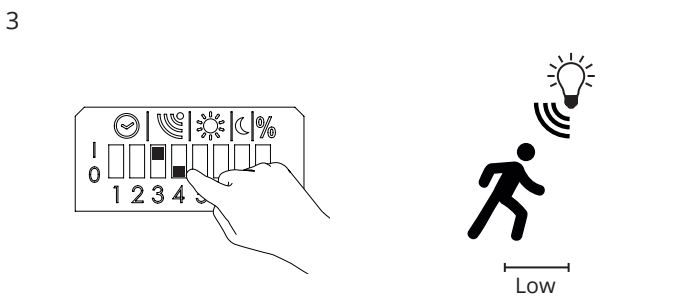

INTERNATIONAL
SG Lighting Co Ltd.
Tel: +86 769 88 49 20 88
cindy@sgdgc.com
www.sg-as.com

Hold time

	1	2
10 min	1	1
5 min	0	1
1 min	1	0
5 sec	0	0

Motion sensitivity

Sensitivity	3	4
High	1	1
Medium	0	1
Low	1	0
Off	0	0