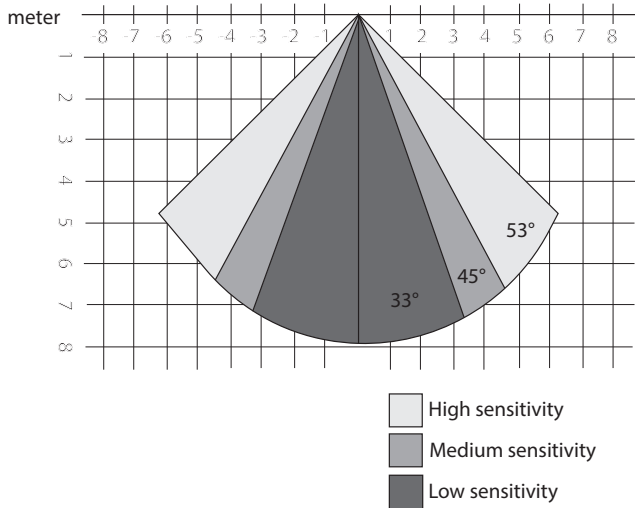

INTERNATIONAL
SG Lighting Co Ltd.
Tel: +86 769 88 49 20 88
cindy@sgdgc.com
www.sg-as.com

Hold time

	1	2
10 min	1	1
5 min	0	1
1 min	1	0
5 sec	0	0

Motion sensitivity

Sensitivity	3	4
High	1	1
Medium	0	1
Low	1	0
Off	0	0

Daylight sensitivity

Sensitivity	5	6
Low	1	1
Medium	0	1
High	1	0
Off	0	0

Midnight cut

~00:00 - 05:00 AM

~00:00 - 05:00 AM

Light levels - Basic light and max light

1

2