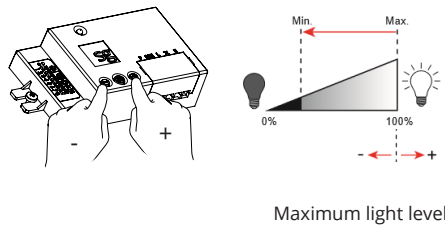

Midnight cut

~00:00 - 05:00 AM

~00:00 - 05:00 AM

Light levels - Basic light and max light

1

2

Basic light

3

4

5

Light levels - Midnight cut

1

2

Minimum midnight cut

3

4

5

Maximum midnight cut