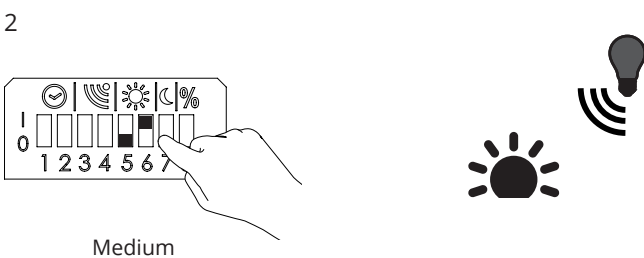

Daylight sensitivity

Sensitivity	5	6
Low	1	1
Medium	0	1
High	1	0
Off	0	0