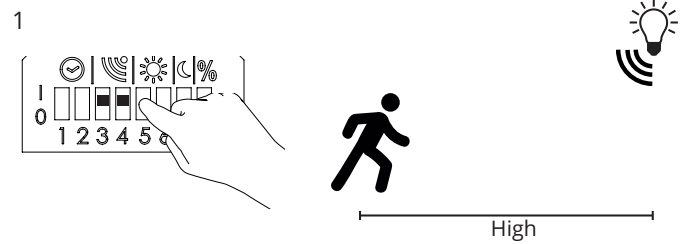

INTERNATIONAL
SG Lighting Co Ltd.
Tel: +86 769 88 49 20 88
cindy@sgdgc.com
www.sg-as.com

Hold time

	1	2
10 min	1	1
5 min	0	1
1 min	1	0
5 sec	0	0

Motion sensitivity

Sensitivity	3	4
High	1	1
Medium	0	1
Low	1	0
Off	0	0